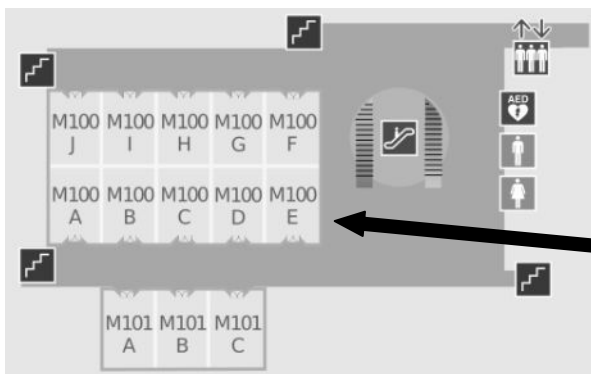

# State History Day Event Locations

At the event, the event program and schedule will list specific event locations. Digital signage throughout the Convention Center will be used for wayfinding.

- Papers
- Documentaries
- Performances
- Performance Prop Storage
- Websites