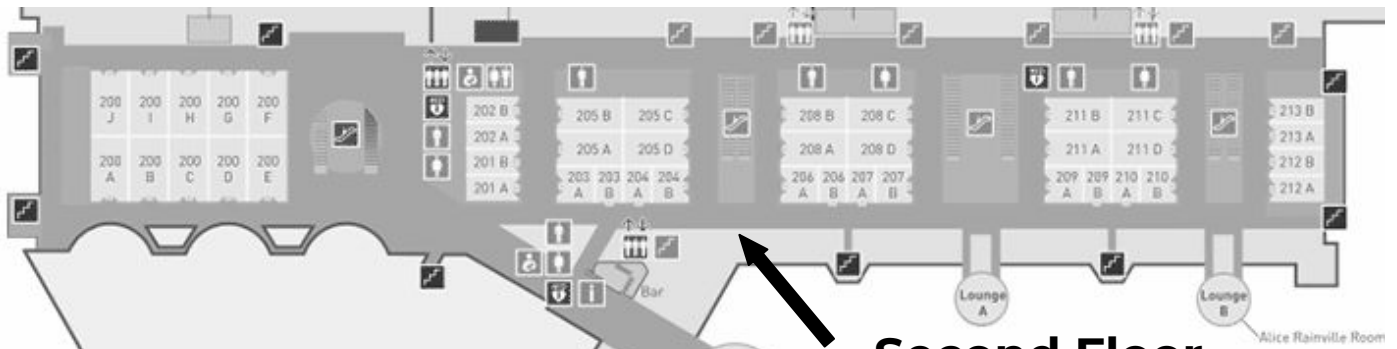

# State History Day Event Locations

At the event, the event program and schedule will list specific event locations. Digital signage throughout the Convention Center will be used for wayfinding.

- Papers
- Documentaries
- Performances
- Performance Prop Storage
- Websites