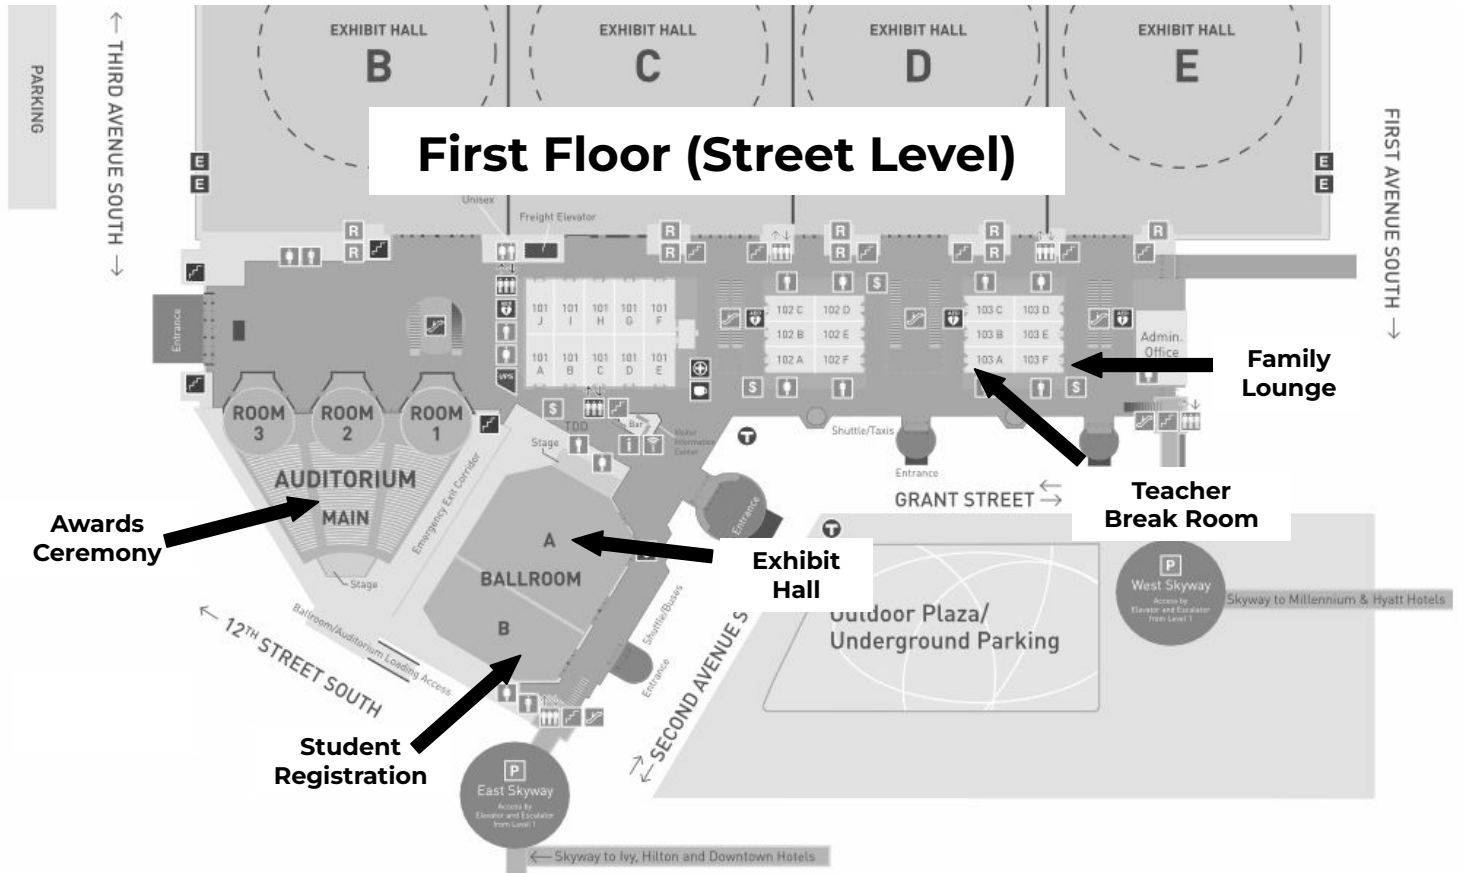

# State History Day Event Locations

At the event, the event program and schedule will list specific event locations. Digital signage throughout the Convention Center will be used for wayfinding.

- Papers
- Documentaries
- Performances
- Performance Prop Storage
- Websites