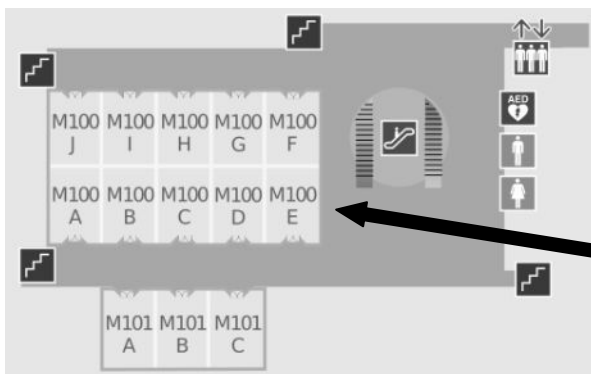

State History Day Event Locations

At the event, the event program and schedule will list specific event locations. Digital signage throughout the Convention Center will be used for wayfinding.

- Papers
- Documentaries
- Papers
- Performances
- Performance Prop Storage
- Websites