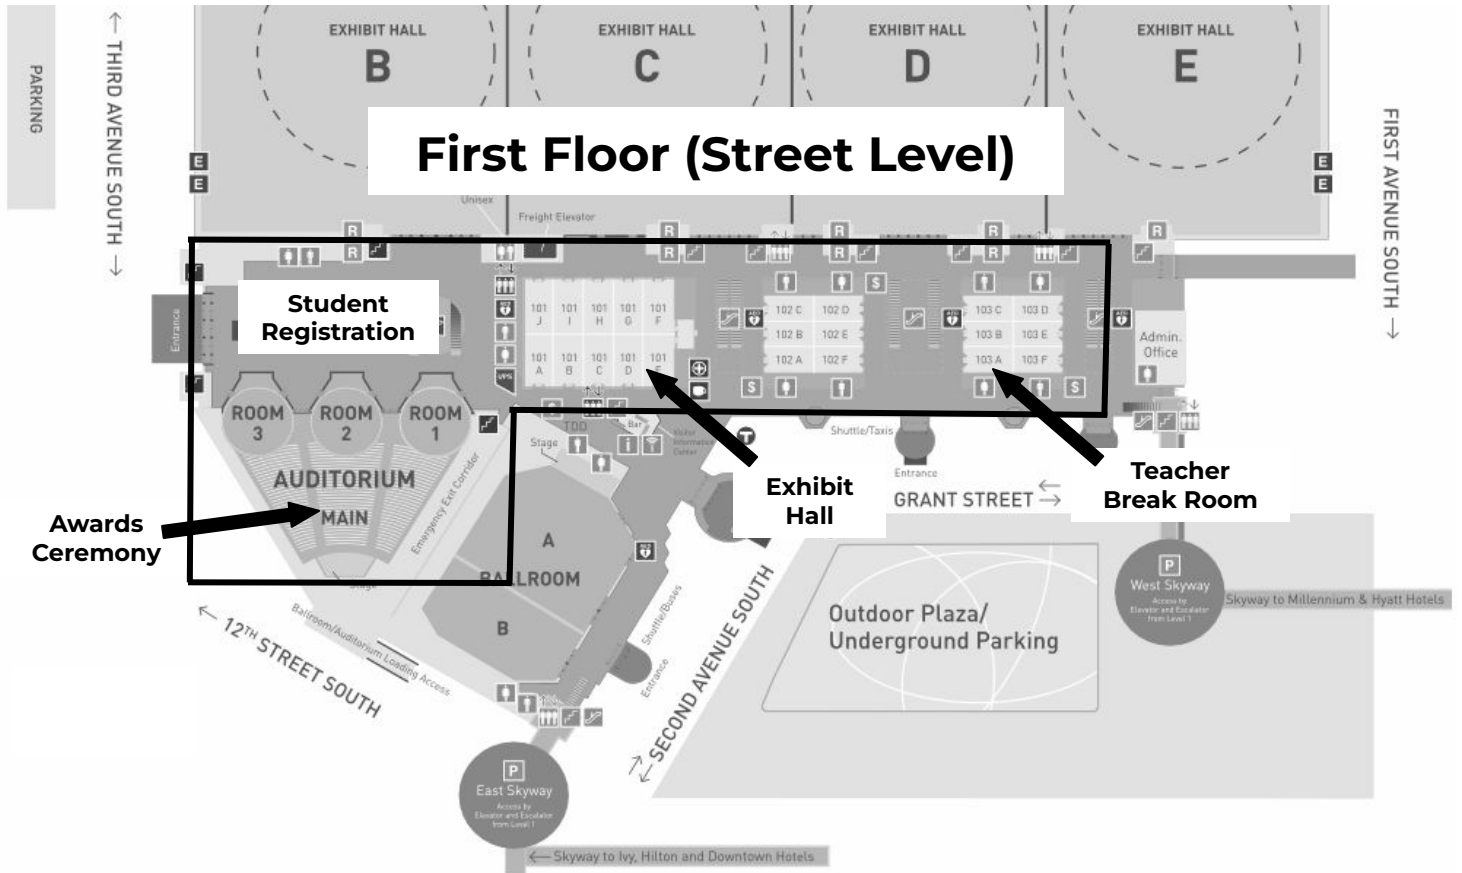

State History Day Event Locations

At the event, the event program and schedule will list specific event locations. Digital signage throughout the Convention Center will be used for wayfinding.

- Papers
- Documentaries
- Papers
- Performances
- Performance Prop Storage
- Websites