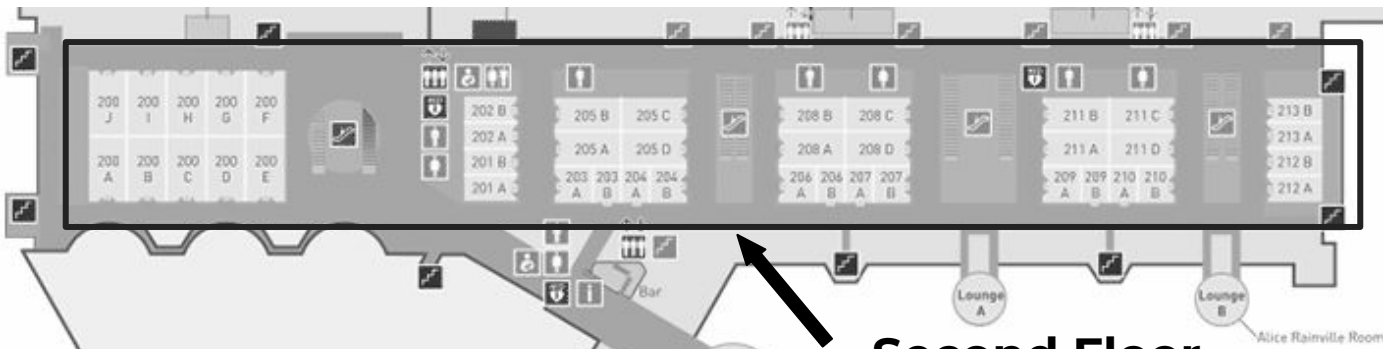

State History Day Event Locations

At the event, the event program and schedule will list specific event locations. Digital signage throughout the Convention Center will be used for wayfinding.

- Papers
- Documentaries
- Papers
- Performances
- Performance Prop Storage
- Websites